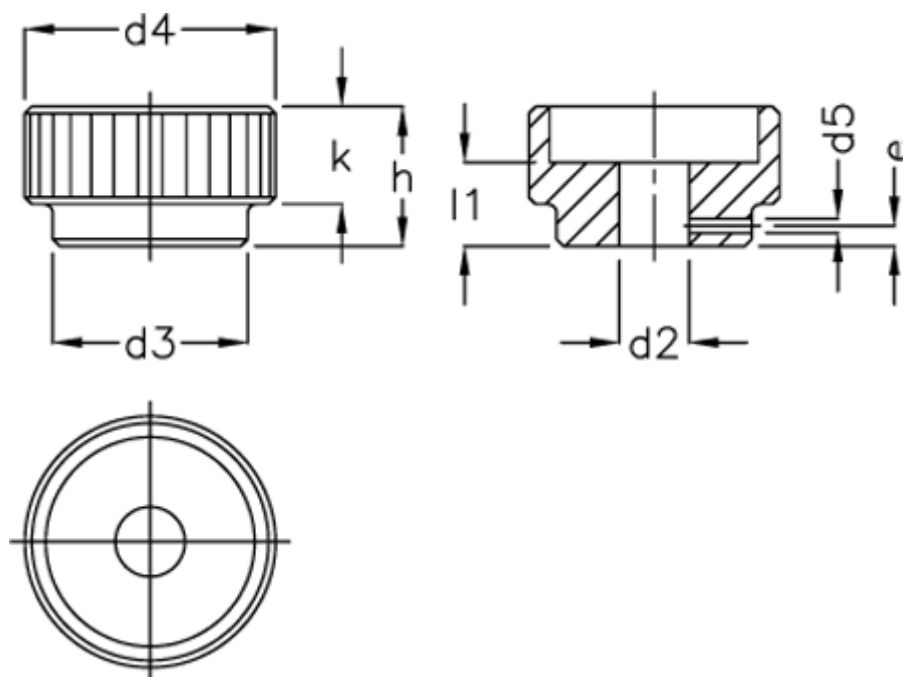

Article number: 20699011

Description: E+G Knurled nut DIN 6303-B12-B
B with dowel hole

Measures

d2 = B 12

d3 = 32

d4 = 40

d5 = 4.0

e = 4.0

h = 24

k = 16

l1 = 16